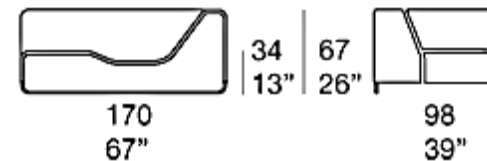

Brand: **Paola Lenti, Made in Italy**

Item type: Right Arm Element

Item Code: B11CLD/SS/19 + CUB11CLDE/BT282819

Designer: F. Rota

Material: Frame - cemento 19 legs - satin finish cem/grigio  
Brio BT282819 tessuto brio verde

Dimension: 170 x 98 x 34/67 cm / 145 x 57/55 x 4 cm

Please click the link for more options and finishes:

<http://www.paolalenti.it/en/product/show/island/>